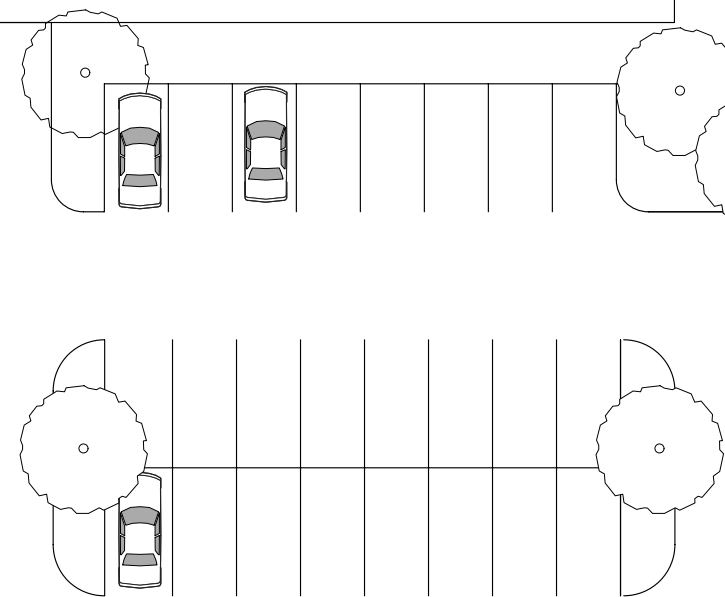

OBSER.

36'-0"

21'-0" 21'-0" 42'-0"

214'-9 5/8"

GRAVEL SERVICE ROAD/FIRE TRUCK ACCESS

OUTDOOR ARENA

MOUNT.

COVERED AREA

OUTDOOR SEATING

PARKING

52 spaces

2 bus spaces

7 H/C spaces